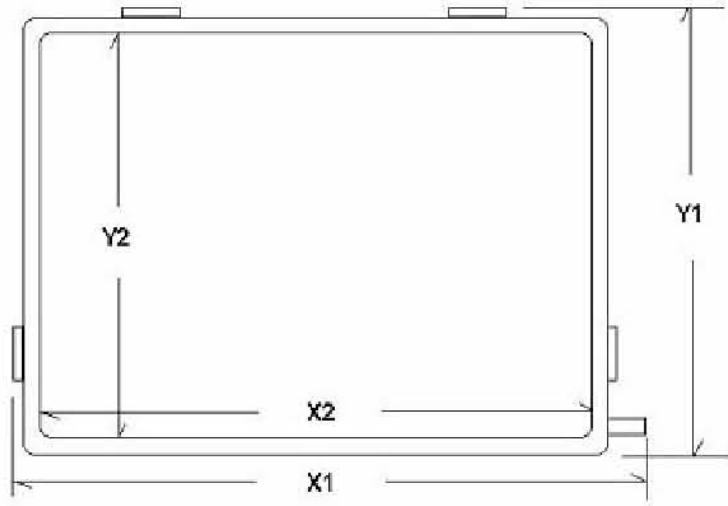

Magic Touch Add-On Kit KTMT-1214

X1 = 13" (330.2 mm), Y1 = 9.5" (241.3 mm), X2 = 11.25" (285.75 mm), Y2 = 8.5" (215.9 mm).
Thickness = 0.275" (7 mm).

Add-on touch screen for 12-14" notebook computer.

USB-XD controller for USB port interface. Black or beige color.

ProE-X controller for serial port interface. Black or beige color.

6-foot (180 cm) cable attached to touch screen. Extension cable available.

Part Number	Port Required	Color	Included Drivers
KTMT-1214-USB	USB	Black	Windows 98, ME, 2000, XP, Vista, Linux.
KTMT-1214-ProE	Com1 or Com2	Black	Windows 95, NT4.0, 98, ME, 2000, XP, Vista, Linux.
KTMT-1214-USB-M	USB	Black	Mac OS 9-10. Free download Windows/Linux drivers.
Accessories Included	Driver CD, User's Manual, Stylus, Cleaning Cloth, Warranty Card.		
Warranty	Touch Screen Panel: 1-year parts/labor plus 2 more years labor only. Controller: 3-year parts/labor.		
Support	Life-time free technical support and driver upgrade.		

SPECIFICATION:

TECHNOLOGY	Resistive analog touch screen.
SPACER	Invisible spacer - patented technology
LIGHT TRANSMISSION	80% nominal
SCRATCH RESISTANCE	3H pencil hardness.
TOUCH RESOLUTION	4096 x 4096 (USB-XD) or 2048 X 2048 (ProE-X)
INTERFACE CONTROLLER	External controllers: PC - USB port or serial port. Apple - USB port.
OPERATING SYSTEMS	Windows 95, 98, ME, 2000, XP, NT4.0., Linux, Apple OS 8 to 10.
DRIVER	Mouse emulation driver.
ACTIVATION FORCE	50-120 grams per square centimeter.
RESPONSE TIME	10 msec maximum.
POSITION ACCURACY	3 mm maximum error.
TOUCH MODE	Mouse click, double click, drag, right click.
OPERATING TEMPERATURE	-10 to 70 degrees C.
STORAGE TEMPERATURE	-30 to 85 degrees C.
HUMIDITY	Pass 40 degrees C, 95% RH for 96 hours.
CHEMICAL RESISTANCE	Excellent to alcohol, acetone, grease, and general household detergent.
DURABILITY	3,000,000 touches per point minimum.