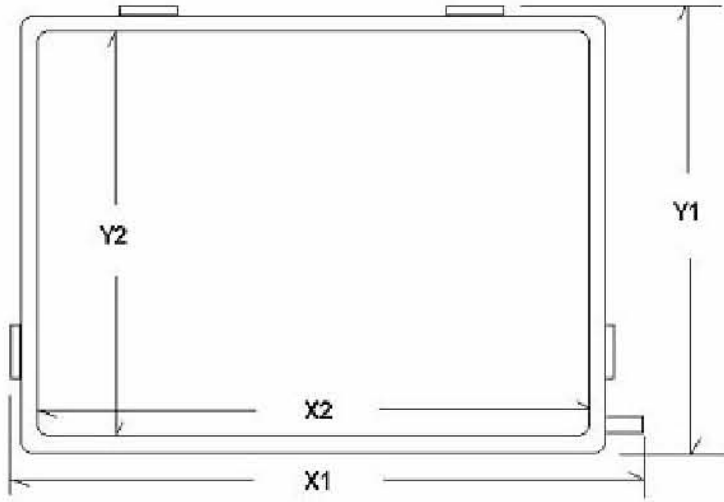

## Magic Touch Add-On Kit KTMT-1500

X1 = 13.75" (349.3 mm), Y1 = 10.38" (263.5 mm), X2 = 12" (304.8 mm), Y2 = 9.25" (235 mm). Thickness = 0.275" (7 mm).

Add-on touch screen for 15" notebook computer.

USB-XD controller for USB port interface. Black or beige color.

ProE-X controller for serial port interface. Black or beige color.

6-foot (180 cm) cable attached to touch screen. Extension cable available.

Part Number	Port Required	Color	Included Drivers
KTMT-1500-USB	USB	Black	Windows 98, ME, 2000, XP, Vista, Linux.
KTMT-1500-ProE	Com1 or Com2	Black	Windows 95, NT4.0, 98, ME, 2000, XP, Vista, Linux.
KTMT-1500-USB-M	USB	Black	Mac OS 9-10. Free <a href="#">download</a> Windows/Linux drivers.
Accessories Included	Driver CD, User's Manual, Stylus, Cleaning Cloth, Warranty Card.		
Warranty	Touch Screen Panel: 1-year parts/labor plus 2 more years labor only. Controller: 3-year parts/labor.		
Support	Life-time free technical support and driver upgrade.		

### SPECIFICATION:

<b>TECHNOLOGY</b>	Resistive analog touch screen.
<b>SPACER</b>	Invisible spacer - patented technology
<b>LIGHT TRANSMISSION</b>	80% nominal
<b>SCRATCH RESISTANCE</b>	3H pencil hardness.
<b>TOUCH RESOLUTION</b>	4096 x 4096 (USB-XD) or 2048 X 2048 (ProE-X)
<b>INTERFACE CONTROLLER</b>	External controllers: PC - USB port or serial port. Apple - USB port.
<b>OPERATING SYSTEMS</b>	Windows 95, 98, ME, 2000, XP, NT4.0., Linux, Apple OS 8 to 10.
<b>DRIVER</b>	Mouse emulation driver.
<b>ACTIVATION FORCE</b>	50-120 grams per square centimeter.
<b>RESPONSE TIME</b>	10 msec maximum.
<b>POSITION ACCURACY</b>	3 mm maximum error.
<b>TOUCH MODE</b>	Mouse click, double click, drag, right click.
<b>OPERATING TEMPERATURE</b>	-10 to 70 degrees C.
<b>STORAGE TEMPERATURE</b>	-30 to 85 degrees C.
<b>HUMIDITY</b>	Pass 40 degrees C, 95% RH for 96 hours.
<b>CHEMICAL RESISTANCE</b>	Excellent to alcohol, acetone, grease, and general household detergent.
<b>DURABILITY</b>	3,000,000 touches per point minimum.